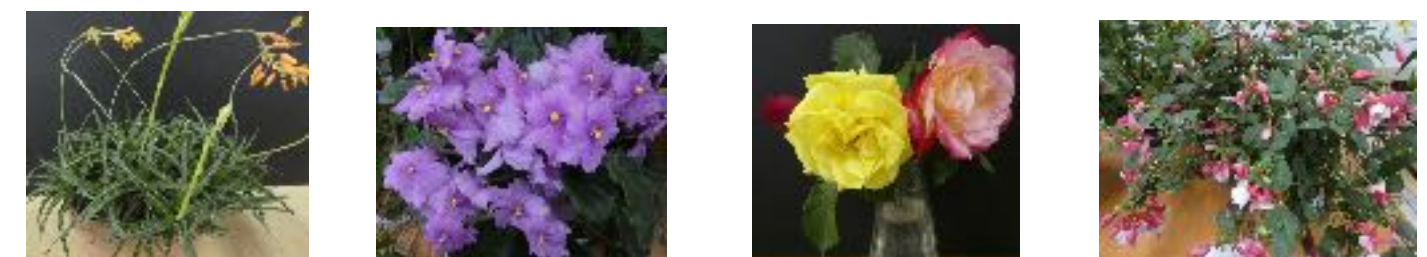

SHOW BENCH DECEMBER 2017

Above: 2 lovely Hydrangea heads, Maiko and Desire, Some vibrant Dahlias and an unusual pink Foxgloves

Above: A Clerodendrum, a purple Buddleia, a Paphiopedilum, an Arisaema candidissimum and a Stapelia
Below: 4 Decorative 'Christmas is coming', 'Vegetable critters' and 'Reflections'

Above: Fuschia 'Phyllis', a Rhododendron,vireya, a Brassia brachiata and a Bromeliad neoregalia
Below: A Tillandsia, an African Violet, 2 lovely Roses and and a pretty pink and white Fuchsia

Left:
Cucumber,
Tomatoes,
Green
beans and
Squash