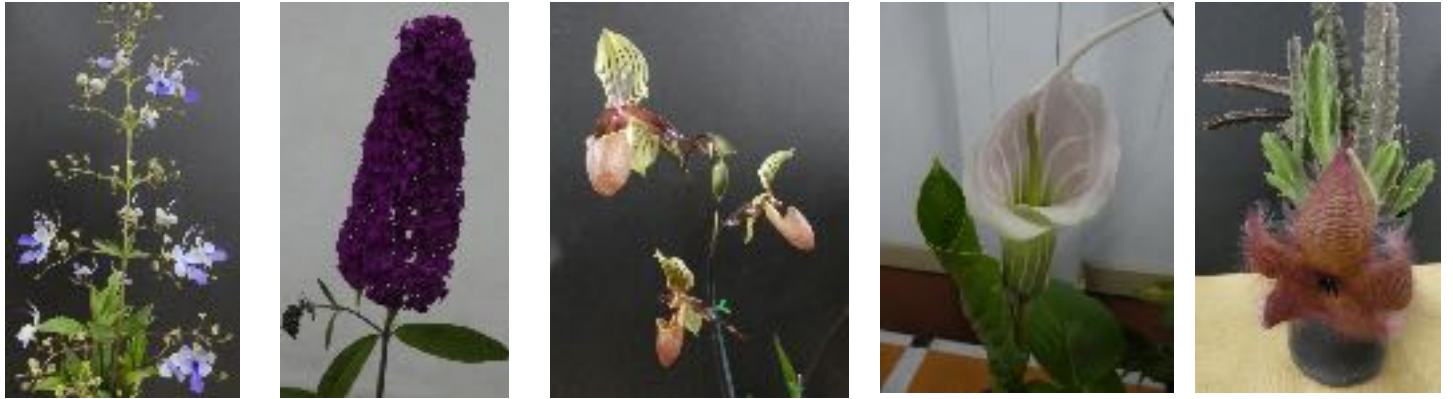

SHOW BENCH DECEMBER 2017

Above: 2 lovely Hydrangea heads, Maiko and Desire, Some vibrant Dahlias and an unusual pink Foxgloves

Above: A Clerodendrum, a purple Buddleia, a Paphiopedilum, an Arisaema candidissimum and a Stapelia
Below: 4 Decorative 'Christmas is coming', 'Vegetable critters' and 'Reflections'

Above: Fuschia 'Phyllis', a Rhododendron,vireya, a Brassia brachiata and a Bromeliad neoregalia
Below: A Tillandsia, an African Violet, 2 lovely Roses and and a pretty pink and white Fuchsia

Left:
Cucumber,
Tomatoes,
Green
beans and
Squash