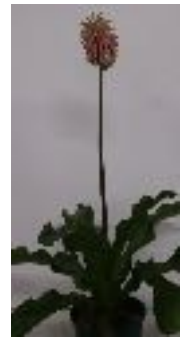

SHOW BENCH SEPTEMBER 2018

**Above: Scadoxus, Rhododendron, Daphne and Veltheimia bracteata
Below: Phalaenopsis, Paphiopedium, Dendrobium "Warragul Cynthia" and Albuca Spiralis**

Below: Camellia Japonicas 'Capt. Rawes' 'Nuncios Gem' 'Happy Holiday', 'Waratah' and an unknown variety

Below: Decorative: 2 'Spring Magic' and a 'From the Bush', a Vireya Rhododendron and a Wonga Wonga vine.

**Left: Pansies, Azaleas and Freesias
Below:
Calothamnus and Banksia Ericifolia**

**Right
Citrus, Mandarins
and Lemons**