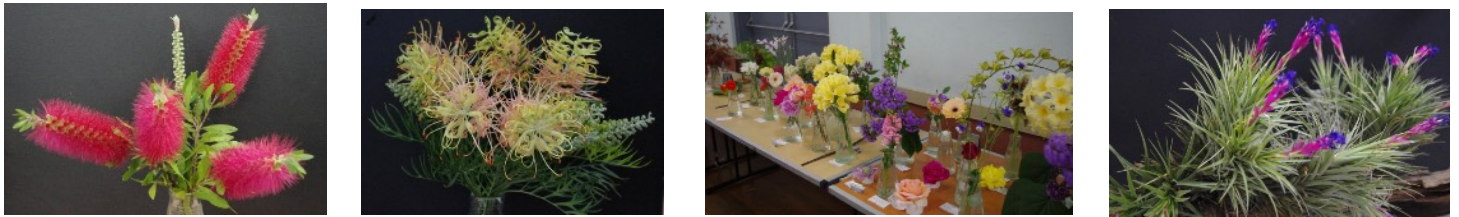

SHOW BENCH OCTOBER 2018

Above: A yellow Dutch Iris and two glorious Bearded, a Hippeastrum Papilio and a spray of Azaleas
 Below: Hot pink Callistemon, Grevillea Peaches and Cream, an abundant Show bench and a Tillandsia

Below: Dendrobium 'Victorian Rose', Dockrillia linguiformis, Dendrochilum cobbianum and an Arisema rings

Above: Decorative, 'Unlikely companions', 'Native flowers and foliage' 'A miniature arrangement and three beautiful roses

Below: Three different Natives, a Kalanchoe, A tray of Azaleas and three delicate Pansies

Right
 Strawberries,
 Lemons, Lettuce
 and Asparagus