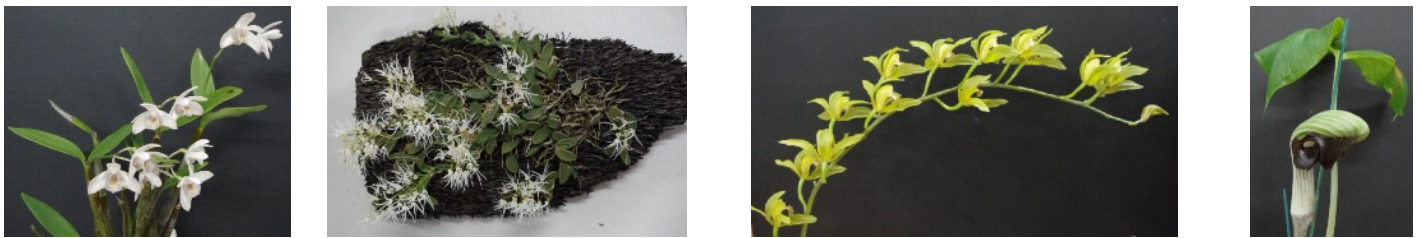

SHOW BENCH OCTOBER 2018

Above: A yellow Dutch Iris and two glorious Bearded, a Hippeastrum Papilio and a spray of Azaleas
 Below: Hot pink Callistemon, Grevillea Peaches and Cream, an abundant Show bench and a Tillandsia

Below: Dendrobium 'Victorian Rose', Dockrillia linguiformis, Dendrochilum cobbianum and an Arisema rings

Above: Decorative, 'Unlikely companions', 'Native flowers and foliage' 'A miniature arrangement and three beautiful roses

Below: Three different Natives, a Kalanchoe, A tray of Azaleas and three delicate Pansies

Right
 Strawberries,
 Lemons, Lettuce
 and Asparagus