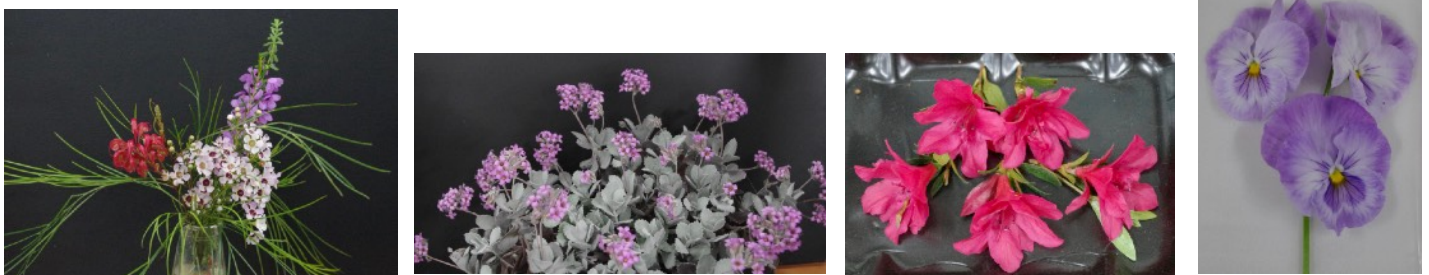

SHOW BENCH OCTOBER 2018

Above: A yellow Dutch Iris and two glorious Bearded, a Hippeastrum Papilio and a spray of Azaleas
 Below: Hot pink Callistemon, Grevillea Peaches and Cream, an abundant Show bench and a Tillandsia

Below: Dendrobium 'Victorian Rose', Dockrillia linguiformis, Dendrochilum cobbianum and an Arisema rings

Above: Decorative, 'Unlikely companions', 'Native flowers and foliage' 'A miniature arrangement and three beautiful roses

Below: Three different Natives, a Kalanchoe, A tray of Azaleas and three delicate Pansies

Right
 Strawberries,
 Lemons, Lettuce
 and Asparagus