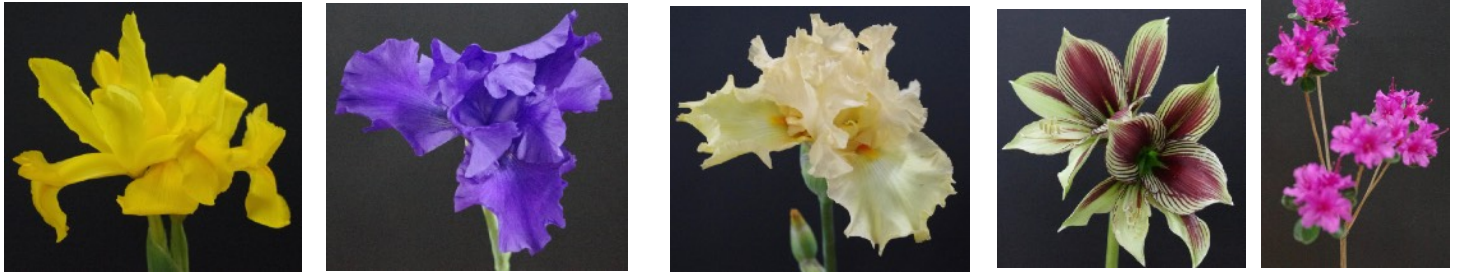

SHOW BENCH OCTOBER 2018

Above: A yellow Dutch Iris and two glorious Bearded, a Hippeastrum Papilio and a spray of Azaleas
 Below: Hot pink Callistemon, Grevillea Peaches and Cream, an abundant Show bench and a Tillandsia

Below: Dendrobium 'Victorian Rose', Dockrillia linguiformis, Dendrochilum cobbianum and an Arisema rings

Above: Decorative, 'Unlikely companions', 'Native flowers and foliage' 'A miniature arrangement and three beautiful roses