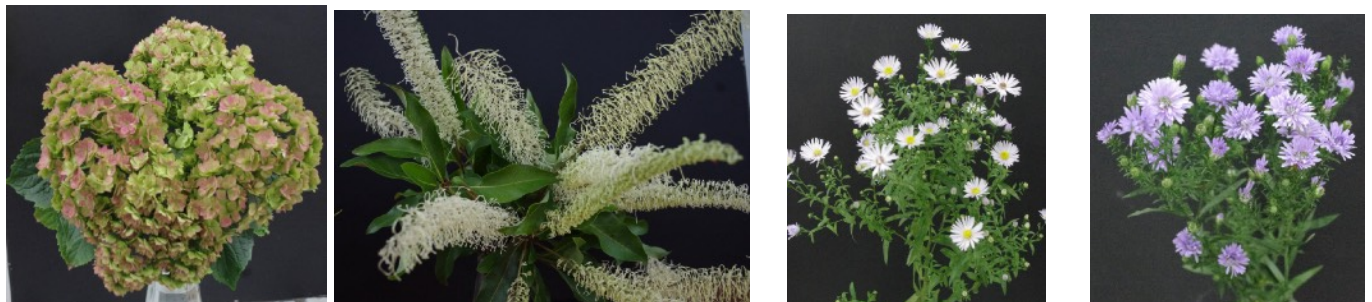

SHOW BENCH MARCH 2019

Above: Beautiful Roses still gracing the Show Bench

Above: 4 of the gorgeous Dahlias on show.

Below: A *Hydrangea macrophylla*, A *Buckinghamia celsissima* and 2 seasonal Asters (Easter daisies)

Above: The vibrant yellows of a *Mandevilla* and *Rudbeckia*, A white *Globba Wiritii* and a *Miltonia Orchid*

Below: A Queensland Blue Pumpkin, Raspberry Sorrel, Red Chicory and Lebanese Cucumbers