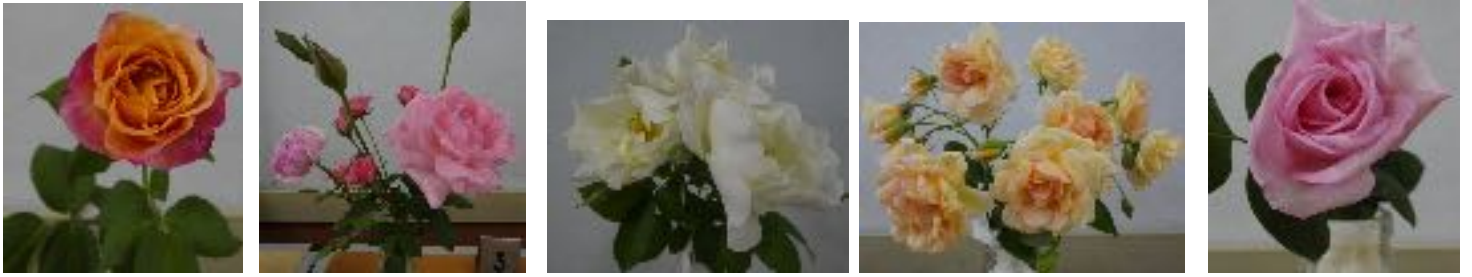

SHOW BENCH FEBRUARY 2018

Above: Beautiful Roses, Golden Sunburst, a trio of pink floribunda, Windrush, Crespescule and Princess of Monaco

Above: Decorative, 2 different 'Fun with Foliage', 'My Favourite Flowers' and 'Loops and Coils'
Below: Dahlias gold pompom and yellow cactus with Echinops and an unusual Hibiscus coccineus'

Above: A vibrant purple & red Fuchsia, Buckinghamia, Begonia 'Bossa Nova' and Salvia
Below: A tuberous Begonia, Streptocarpus, a double Rudbekia and a delicate Hibiscus

Left: Beans 'Purple Beauty', Passionfruit, Pumpkin & Limes