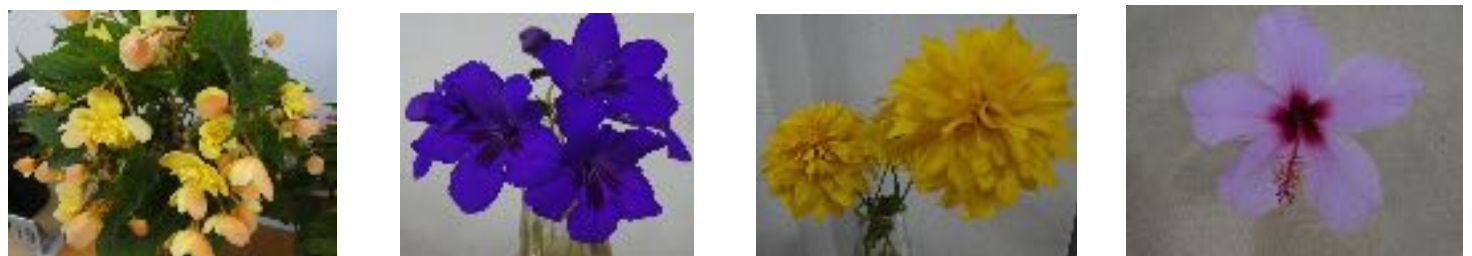

SHOW BENCH FEBRUARY 2018

Above: Beautiful Roses, Golden Sunburst, a trio of pink floribunda, Windrush, Crespescule and Princess of Monaco

Above: Decorative, 2 different 'Fun with Foliage', 'My Favourite Flowers' and 'Loops and Coils'
Below: Dahlias gold pompom and yellow cactus with Echinops and an unusual Hibiscus coccineus'

Above: A vibrant purple & red Fuchsia, Buckinghamia, Begonia 'Bossa Nova' and Salvia
Below: A tuberous Begonia, Streptocarpus, a double Rudbekia and a delicate Hibiscus

Left: Beans 'Purple Beauty', Passionfruit, Pumpkin & Limes