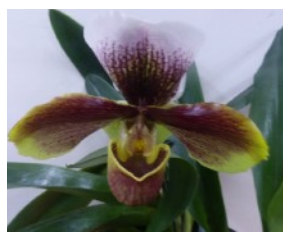

SHOW BENCH OCTOBER 2017

Above: *Disocactus flagelliformis*, *Kalanchoe* and three beautiful *Callistemon* flowers

Left: Iris and white *Wisteria*
Below: *Sarcochilus Yvette 'Jazzy'*
Right: Decorative "In the loop"

Above: 5 magnificent *Azaleas*, *Arisaema ringens* (Cobra lily), *Paphiopedilum 'Pawnee'* and *Blc orchid 'Tangerine'*
Below: *Clematis*, *Tillandsia Bergeri*, a Decorative "In the loop" and a fine head of yellow *Clivia*

Above: Decorative: Three lovely hand held posies and an imaginative jewels of spring
Below: Red, Red Rhubarb, luscious strawberries and beautiful asparagus spears