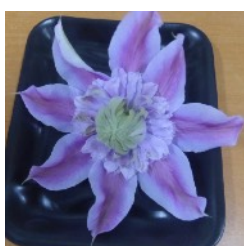

SHOW BENCH OCTOBER 2017

Above: *Disocactus flagelliformis*, *Kalanchoe* and three beautiful *Callistemon* flowers

Left: Iris and white *Wisteria*
Below: *Sarcochilus Yvette 'Jazzy'*
Right: Decorative "In the loop"

Above: 5 magnificent *Azaleas*, *Arisaema ringens* (Cobra lily), *Paphiopedilum 'Pawnee'* and *Blc orchid 'Tangerine'*
Below: *Clematis*, *Tillandsia Bergeri*, a Decorative "In the loop" and a fine head of yellow *Clivia*

Above: Decorative: Three lovely hand held posies and an imaginative jewels of spring
Below: Red, Red Rhubarb, luscious strawberries and beautiful asparagus spears