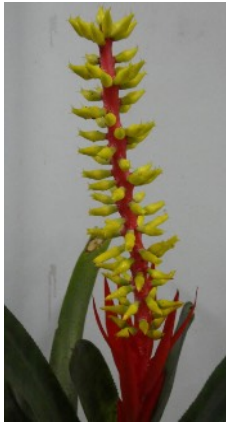

SHOW BENCH NOVEMBER 2017

Above: A posy of Crucifix orchids, a sweet pink Hydrangea and the beautiful Grevillea 'Moonlight'

Above: A striking Bromeliad , an Oak Leaf Hydrangea, an Orchid 'TheDon' and native 'Scarlet Fuchsia'
Below: A delicate begonia, 2 very different pink and purple Fuchsias and a spray of pink Penstemon

Above: A beautiful white and an unusual double Hippeastrum, 3 perfect Gerberas and a spray of Deutzia
Below: 'Mainly Roses' Rose 'Pomponella', Roses(Cecile de Brunner, Seafoam Borica), a Cleome and an Hydrangea