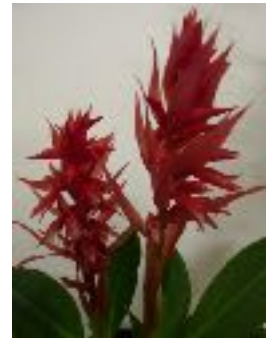

SHOW BENCH AUGUST 2017

Above: Four beautiful Camellia japonica, Lasca Beauty, Bob Hope, Desire and Fimbriata

**Left: Grevillea and
Cymbidium Ruby Eyes' Elkay'
Below: Rhipsalis pachyptera
Right: Stenorrhynchos speciosum**

**Above: Signs of spring, Daffodils, yellow Buddleia and Icelandic Poppies
Below: Violas, Succulent Echeveria, Dendrobium kingianum Orchid and Acacia**

**Above: Decorative: Men Only, A Spring Surprise and Cup and Saucer arrangement
Below: Citrus galore, lemons, mandarins and cumquats with broccoli and passionfruit**